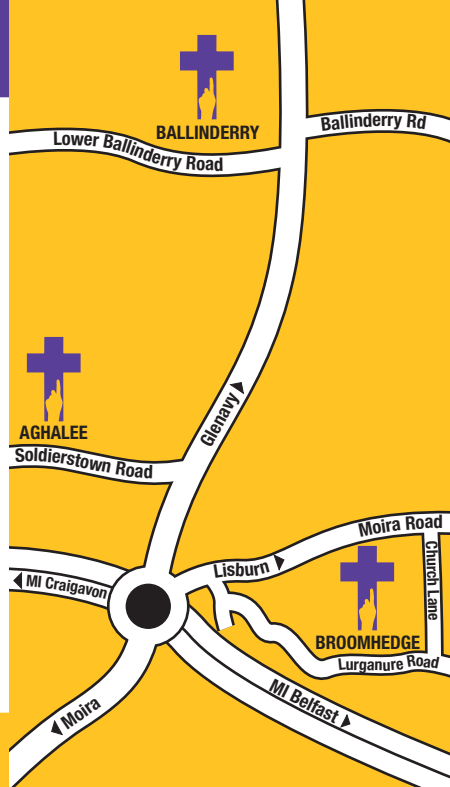

Touch wood

Touch wood

2007

Saturday 24 February to Sunday 4 March

Aghalee
 Ballinderry
 Broomhedge

Saturday 24	Sunday 25	Monday 26	Tuesday 27	Wednesday 28	Thursday 1	Friday 2	Saturday 3	Sunday 4
7.30pm St Matthew's Church Hall BROOMHEDGE Family Social & Fun Night	10.30am Morning Service AGHALEE 6.30pm Evening Service	7.30pm AGHALEE Parish Hall Bowlers' Knockout Night	12NOON BALLINDERRY Seniors' Lunch	12NOON AGHALEE Seniors' Lunch	12NOON BROOMHEDGE Seniors' Lunch	6.30 - 8pm St Matthew's Church Hall BROOMHEDGE Kidz' Time Out for all young people of primary school age	8 - 9.15am AGHALEE Parish Hall Broadwater Boys' Bacon Buttie Bash	11.30am Morning Service AGHALEE
	11.30am Morning Service BALLINDERRY		8pm St Matthew's Church Hall BROOMHEDGE Lads' Night In	8pm BALLINDERRY Parish Hall Girls' Night Out	7.30pm Edenmore Golf Club Couples' Night (numbers limited)	8pm BALLINDERRY Hall Praise Party Johnny Parks and Band for teens and young adults	6 - 8.30pm St John's Parish Centre, Main Street MOIRA Family Tea and Quiz Night	10.30am Morning Service BALLINDERRY 7pm Evening Service
	11.30am Morning Service BROOMHEDGE							11.30am Morning Service BROOMHEDGE